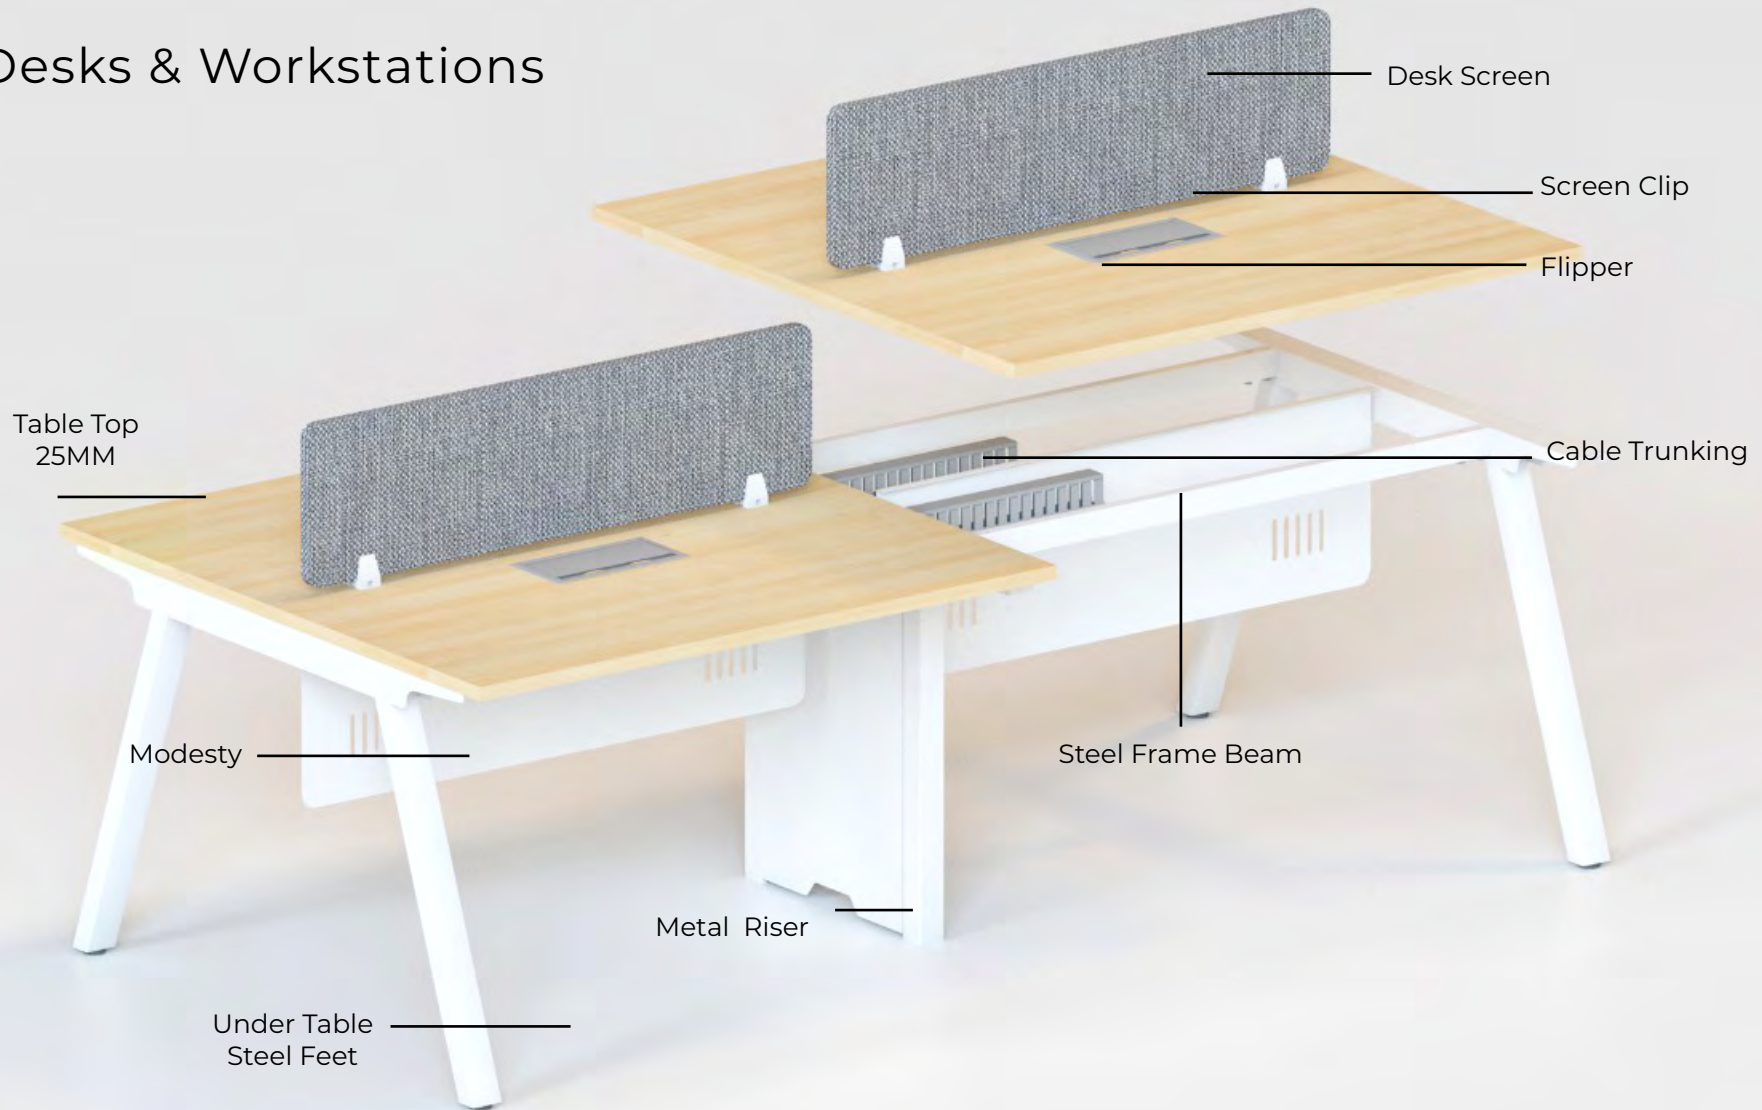

VOLT

Desks & Workstations