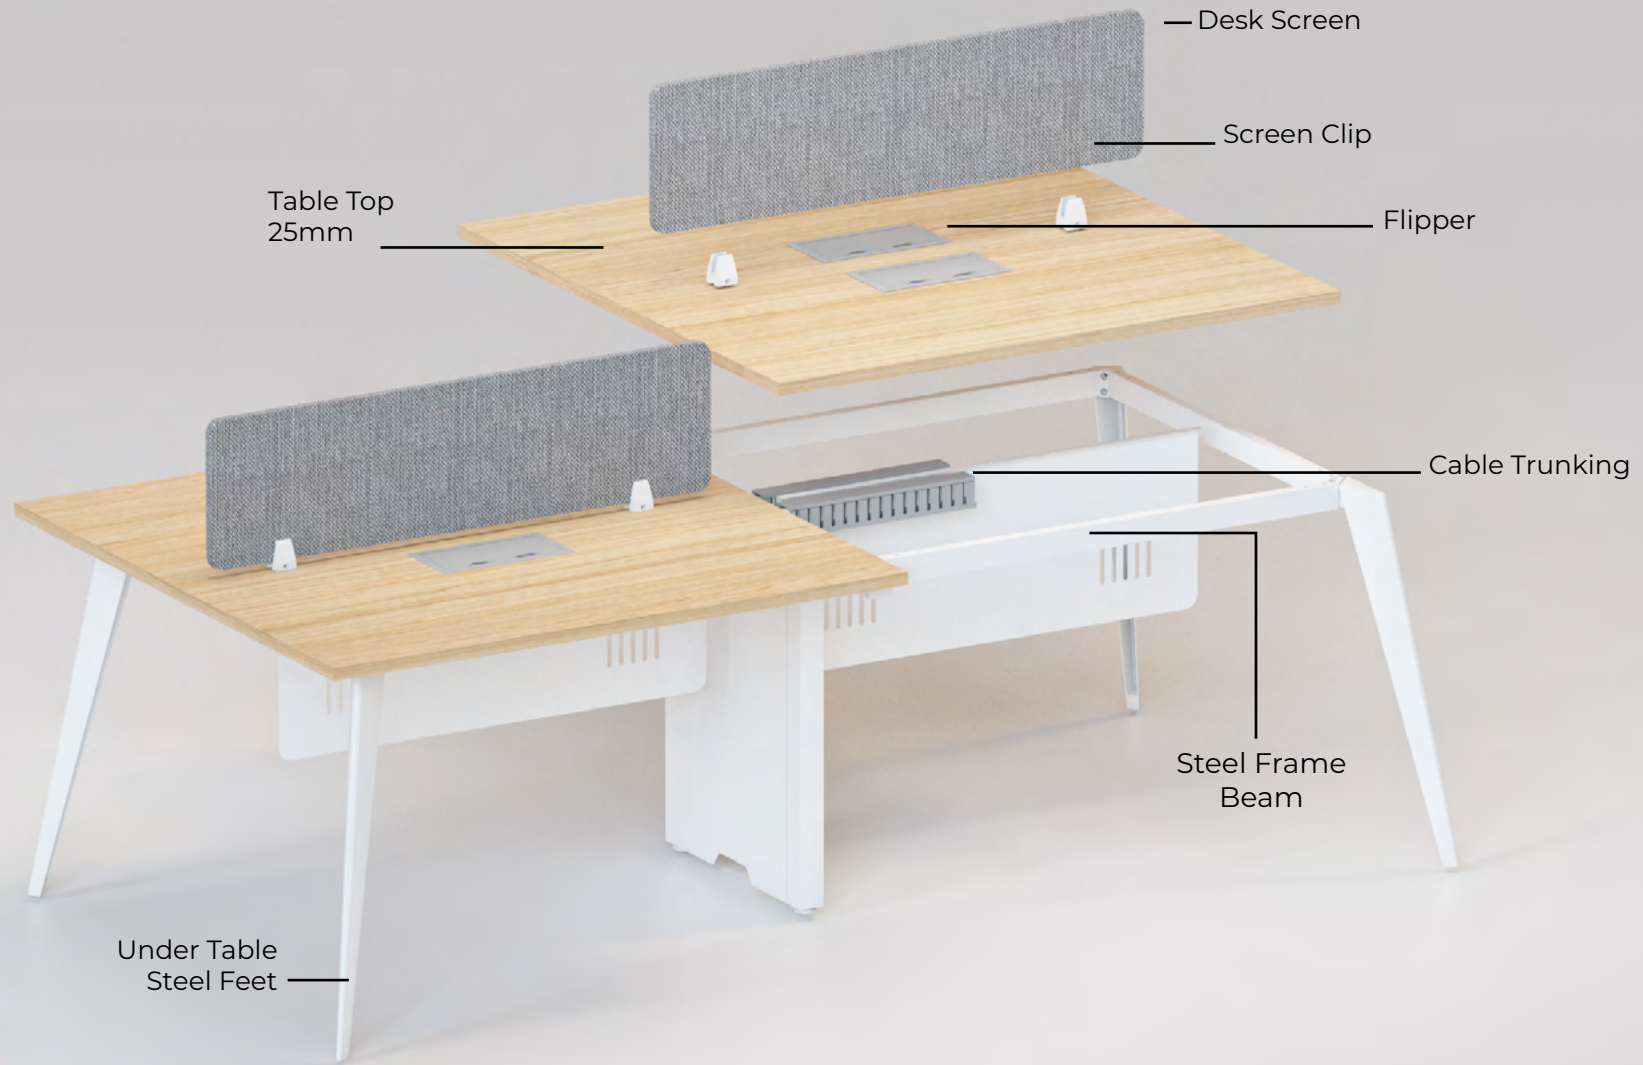

STRATO

MODERN DESK &
WORKSTATION RANGE

STRATO

Modern desking at its finest

The strato series is a modern workspace solution that optimises space, conveys success and encourages interaction.

Built for function and elegance, these modern desks add a touch of sophistication to your workspace.

STRATO RANGE

Desks & Workstations

MEETING

The compact product design not only provides free movement of people but also helps you to maximize space.

The careful selection of simple & concise accessories is reflective of user research and product trends around the world.

WORKSPACE

STRATO

Desking
Solutions for
the entire
office

EXECUTIVE / CABIN

WORKSPACE

EXECUTIVE

MEETING

MEETING

STRATO RANGE

Desks & Workstations

AWSL-1000
1200x600

AWSL-1002
2400x600

AWSL-1004
2400x1200

AWSL-1500
3600x600

AWSL-1501
3600x1200

WORKSTATIONS