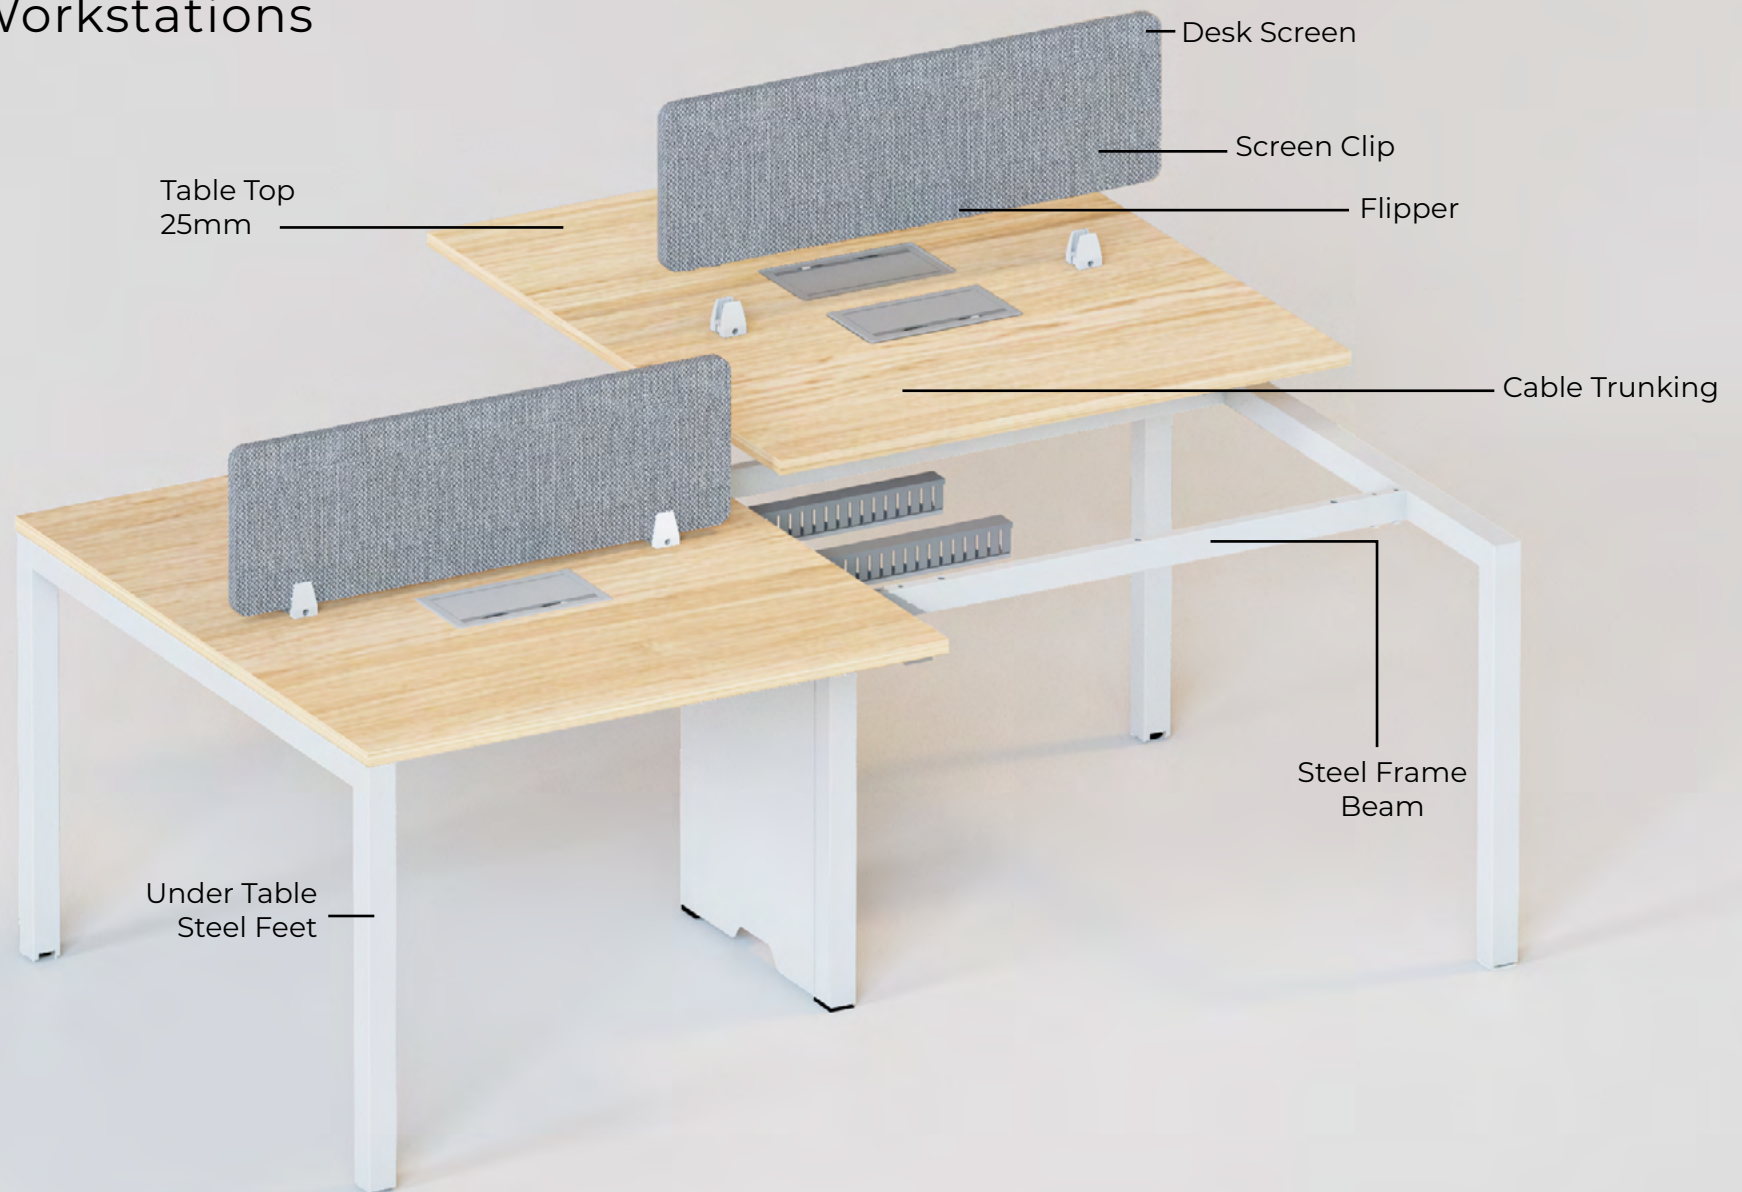

LUGO

LINEAR DESK &
WORKSTATION RANGE

LUGO

**Linear aesthetic for
modern workspaces**

Lugo offers a contemporary take on office furniture with its distinct visual language, clean lines, aesthetic integration of wood and metal.

LUGO RANGE

Desks & Workstations

MEETING

The compact design of Lugo not only provides free movement of people but also helps you to maximize space.

All products by Atmosphere are designed with performance in mind and are manufactured to withstand the additional wear and tear that products encounter in the workplace.

WORKSPACE

LUGO

Desking Solutions for the modern office

EXECUTIVE / CABIN

WORKSPACE

MEETING

EXECUTIVE

LUGO RANGE

LUGO-DSK-14
1500X1200

CABIN TABLE

LUGO-DSK-19
1800X1200

LUGO-DSK-20
3600X1200

LUGO-DSK-16
4800X1200

LUGO-DSK-17
6000X1200

LUGO-DSK-18
DIA - 1200

MEETING &
CONFERENCE
TABLE