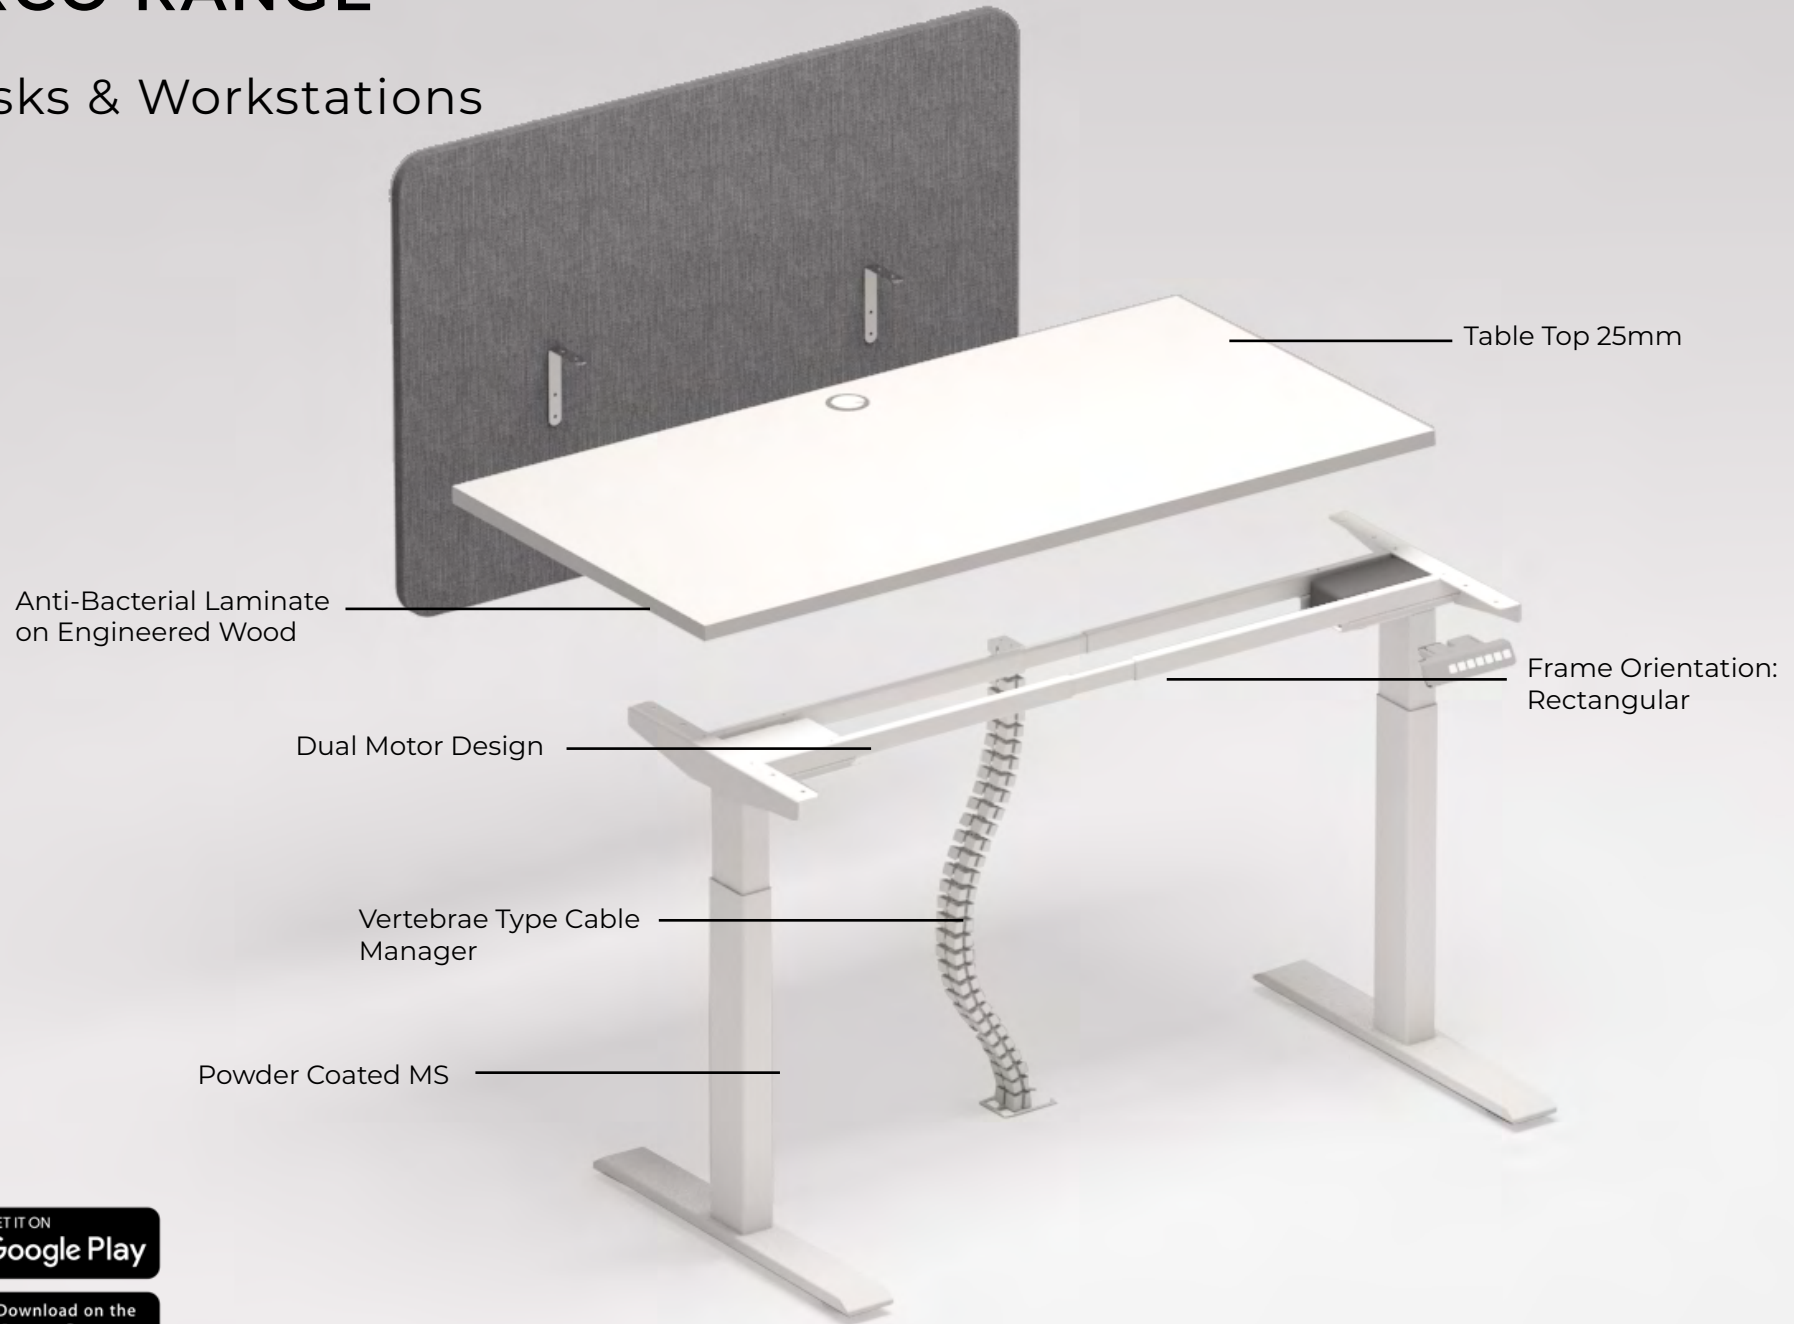

ARCO

HEIGHT ADJUSTABLE DESK
& WORKSTATION RANGE

Arco

Ergonomics meets vibrant design

Arco is a series of height-adjustable solutions that creates a highly adaptable workspace and gives you the freedom to sit or stand while you work throughout the day.

ARCO RANGE

Desks & Workstations

EXECUTIVE

The Arco Height-adjustable desks allow users to easily change postures from sitting to standing height throughout the day enhancing overall wellbeing and better physical health. Minimal and functional, these desks connect with smart AiDesk app for easy height adjustments.

WORKSPACE

ARCO

Welcome unmatched flexibility

CABIN

WORKSPACE

EXECUTIVE

CUSTOMISED HEIGHT
ADJUSTMENT CABIN
DESK

ARCO RANGE

AWSL-1076
1900-1200x1800

MEDIA CONFERENCE
STATION

atmosphäre

PRODUCT CATALOGUE 2023